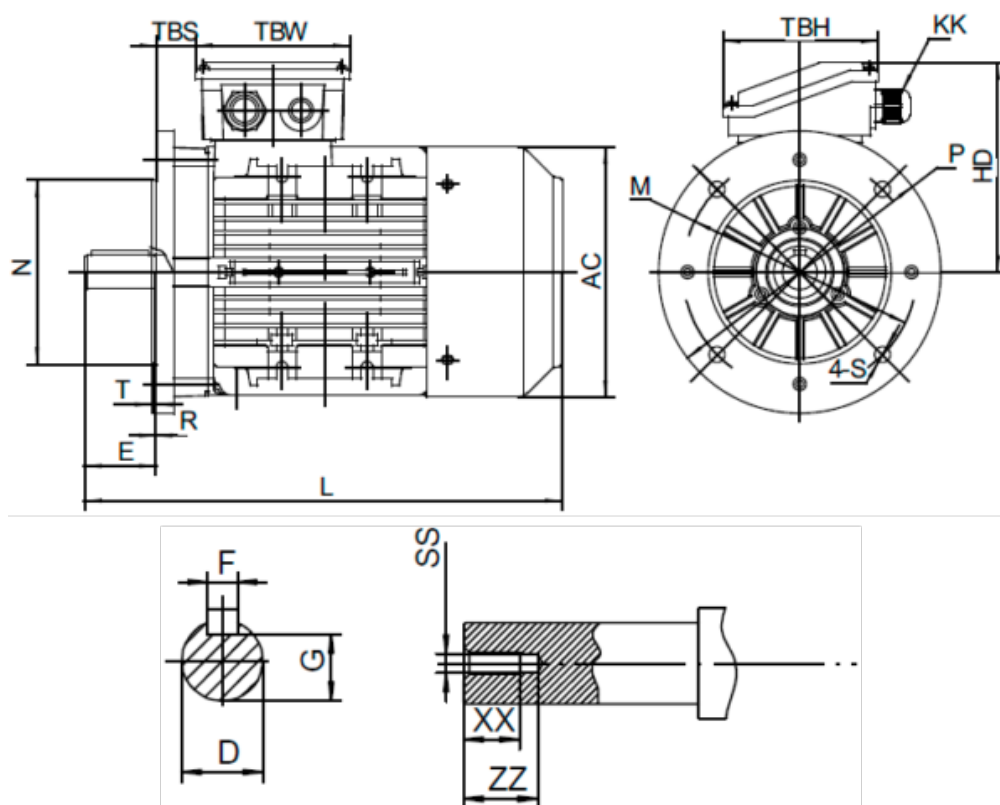

Data Sheet

Article number: 2518000752140140

Description: Kleedrive T3A 713-2 0.75kw 2800 rpm UL/CSA
3x230/400V 50 HZ IP55 B5 Eff=80,7%

Measures

| | | |
|-----------|----------|----------|
| AA = 140 | L = 245 | TBH = 98 |
| AC = Ø138 | M = Ø130 | TBS = 16 |
| AD = 186 | N = Ø110 | TBW = 98 |
| D = Ø14 | P = Ø160 | XX = 12 |
| E = 30 | R = 0 | ZZ = 17 |
| F = 5 | S = Ø10 | |
| G = 11 | SS = M5 | |
| HD = 115 | T = 3.5 | |